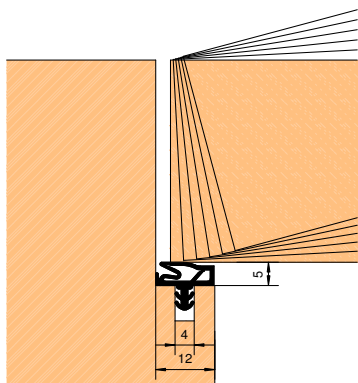

DOOR SEALS

The perfect leading edge profile for doors with challenging pivot points like those fitted with TECTUS® hinges.

- stable and effective airtight seals
- broad range of colors
- silicone and TPE profiles for interior and exterior doors
- high tolerance compensation for doors with less than perfect alignment
- comfortable, soft closing behaviour