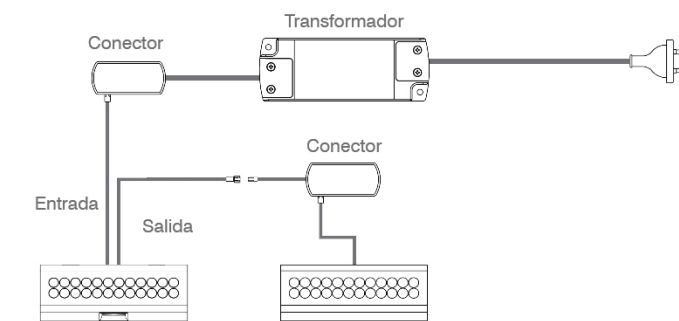

ORBIT

design
Domus Line

Recessed adjustable LED spotlight

- Materials:**
thermoplastic polymers, PMMA
- Finish:**
chrome plated, satin nickel, steel
- Light source:**
SMD LED module
- Wiring:**
2000mm
- Application type:**
universal
- Installation:**
recessed
- Patented**

12Vdc
Micro 12

ORBIT PLUS is an adjustable LED luminaire featuring the innovative **Plug&Play system (patented)**, for easy disconnection of the power cord from the spotlight. **ORBIT PLUS** is an ideal luminaire for recessed installation in all furnishings where a beam needs to be directed. With **no-dot effect technology**, ensuring a uniform projection beam without the dot effect, it is characterized by impressive lighting performances.

Spacers are available on request for surface installation:

| Code | Finish |
|----------|--------------------|
| 20127_ _ | see finishes codes |

ORBIT PLUS

| Code | Watt & Volt | Light colour |
|-----------|-------------|---------------|
| 12915_ _N | 3W @ 12Vdc | natural white |

Vista posterior de la lámpara

FINISHED

STEEL (code 19)

- Colour appearance** natural white
- Colour temperature** 4300 Kelvin
- Luminous flux** 390 lm
- Luminous efficiency** 130 lm/W
- CRI** Ra ≥ 80