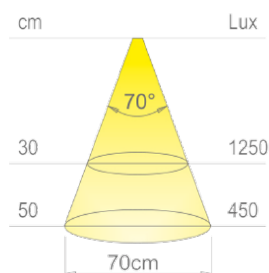

Spacers are available on request for surface installation:

| Code | Finish |
|----------|--------------------|
| 20127_ _ | see finishes codes |

ORBIT PLUS

| Code | Watt & Volt | Light colour |
|-----------|-------------|---------------|
| 12915_ _N | 3W @ 12Vdc | natural white |

Vista posterior de la lámpara

FINISHED

STEEL (code 19)

- Colour appearance** natural white
- Colour temperature** 4300 Kelvin
- Luminous flux** 390 lm
- Luminous efficiency** 130 lm/W
- CRI** Ra ≥ 80