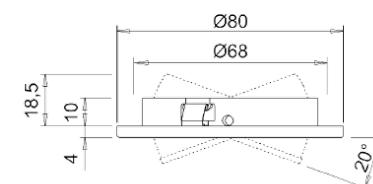

ORBIT PLUS is an adjustable LED luminaire featuring the innovative **Plug&Play system (patented)**, for easy disconnection of the power cord from the spotlight. **ORBIT PLUS** is an ideal luminaire for recessed installation in all furnishings where a beam needs to be directed. With **no-dot effect technology**, ensuring a uniform projection beam without the dot effect, it is characterized by impressive lighting performances.