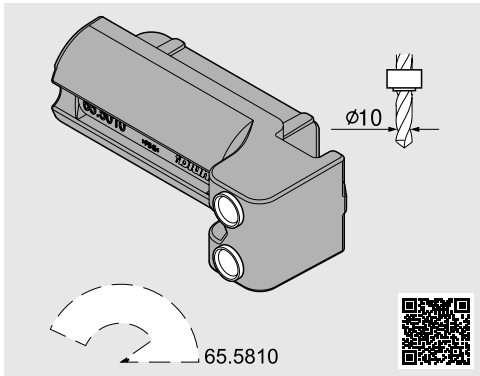

65.5010

 **blum**[®]

BLUMOTION → **1**

TIP-ON → **12**

ISO 50001
Certified Energy
System

ISO 14001
Certified Environmental
System

ISO 9001
Certified Quality
System

BAU0086188898 · IDX: 00 · IDNR: 364.290.4 · BA-074/2ML -02.18 · © Copyright by Blum