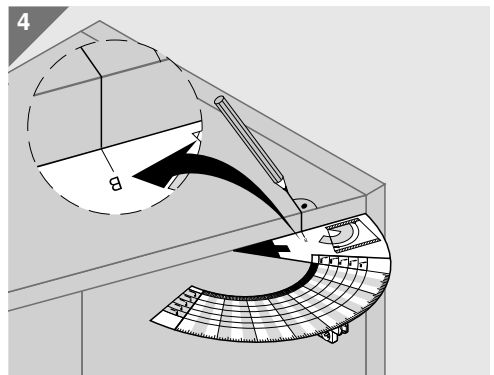

65.5010

 **blum**[®]

BLUMOTION → **1**

TIP-ON → **12**

ISO 50001
Certified Energy
System

ISO 14001
Certified Environmental
System

ISO 9001
Certified Quality
System

BAU0086188898 · IDX: 00 · IDNR: 364.290.4 · BA-074/2ML -02.18 · © Copyright by Blum