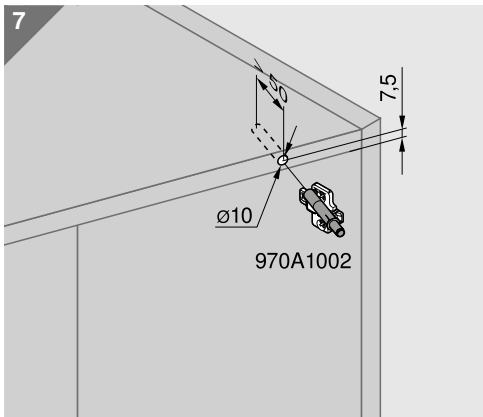

65.5010

 **blum**[®]

BLUMOTION → **1**

TIP-ON → **12**

ISO 50001
Certified Energy
System

ISO 14001
Certified Environmental
System

ISO 9001
Certified Quality
System

BAU0086188898 · IDX: 00 · IDNR: 364.290.4 · BA-074/2ML -02.18 · © Copyright by Blum