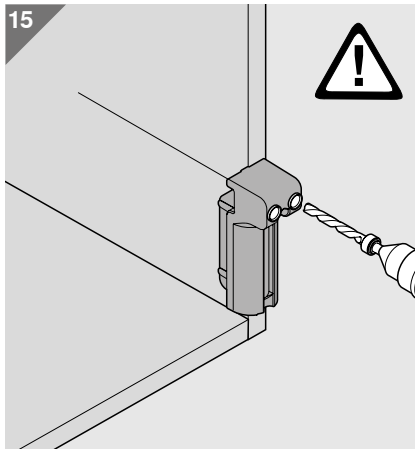

65.5010

 **blum**[®]

BLUMOTION → **1**

TIP-ON → **12**

ISO 50001
Certified Energy
System

ISO 14001
Certified Environmental
System

ISO 9001
Certified Quality
System

BAU0086188898 · IDX: 00 · IDNR: 364.290.4 · BA-074/2ML -02.18 · © Copyright by Blum