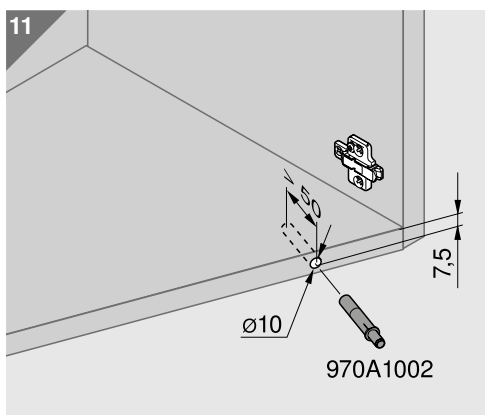

65.5010

 **blum**[®]

BLUMOTION → **1**

TIP-ON → **12**

ISO 50001
Certified Energy
System

ISO 14001
Certified Environmental
System

ISO 9001
Certified Quality
System

BAU0086188898 · IDX: 00 · IDNR: 364.290.4 · BA-074/2ML -02.18 · © Copyright by Blum