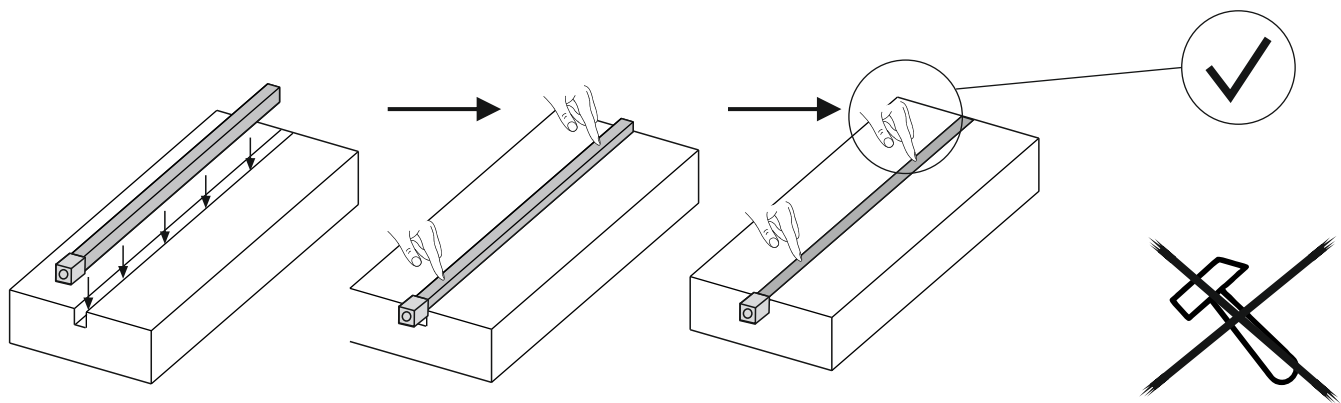

FLEXYLED AT6

FLEXYLED AT6

3490600_r0 p. 1/2