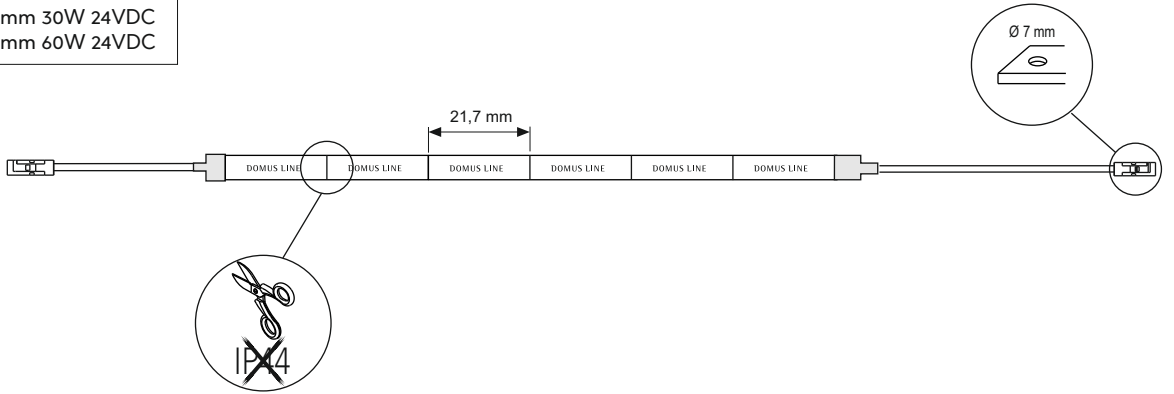

DOMUS LINE

FLEXYLED AT6

CE ENEC IP44

24VDC

FLEXYLED AT6

FLEXYLED AT6 L. 2000 mm 20W 24VDC
FLEXYLED AT6 L. 3000 mm 30W 24VDC
FLEXYLED AT6 L. 6000 mm 60W 24VDC

FLEXYLED AT6

FLEXYLED AT6