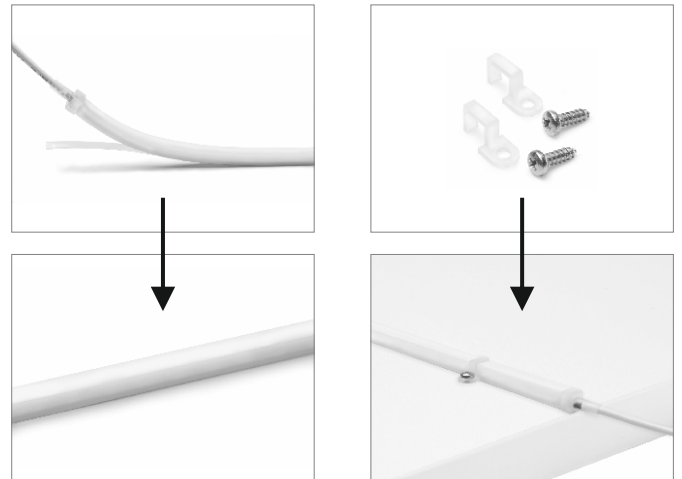

DOMUS LINE

FLEXYLED AT6

CE ENEC IP44

24VDC

FLEXYLED AT6

FLEXYLED AT6 L. 2000 mm 20W 24VDC
FLEXYLED AT6 L. 3000 mm 30W 24VDC
FLEXYLED AT6 L. 6000 mm 60W 24VDC

FLEXYLED AT6

FLEXYLED AT6