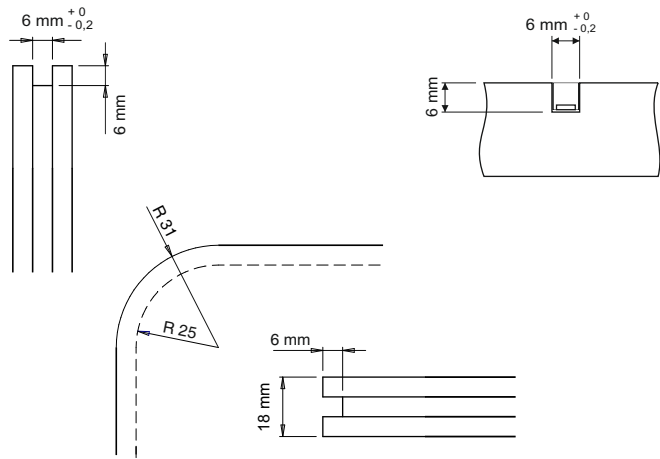

DOMUS LINE

FLEXYLED AT6

CE ENEC IP44

24VDC

FLEXYLED AT6

FLEXYLED AT6 L. 2000 mm 20W 24VDC
FLEXYLED AT6 L. 3000 mm 30W 24VDC
FLEXYLED AT6 L. 6000 mm 60W 24VDC

FLEXYLED AT6

FLEXYLED AT6