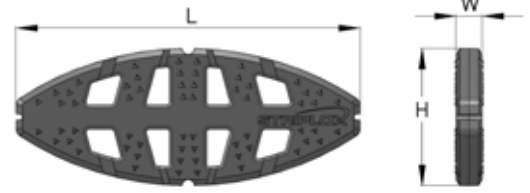

Striplox Griplox No 20 Biscuit

The Striplox No 20 grip Biscuit makes the 'doing' a whole lot easier and enjoyable. Traditional wood biscuits lose their shape and swell up in atmospheric conditions, resulting in substrate blowout. The Striplox No 20 grip Biscuit is the new solution. It will never lose shape,

and its innovative gripping spikes secure your project in place, providing a superior result every time. All you need is a hammer to knock it in saving time in clamping and eliminating the endless wait for glue to dry.

Units	Dimensions		
	W	L	H
Metric (mm/kg)	4.25	56	23
Imperial (in/lb)	0.167	2.2	0.9