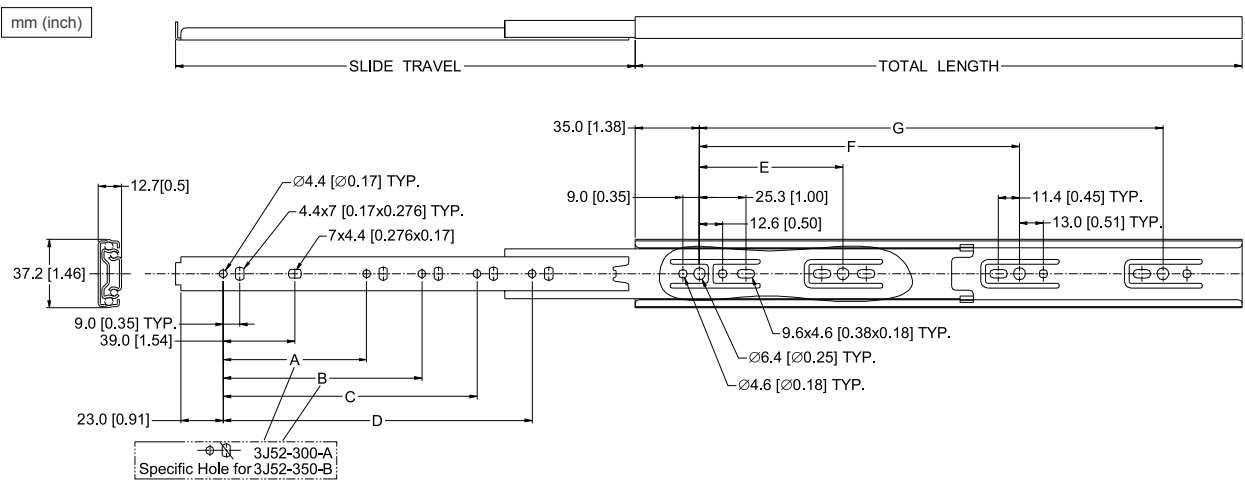

## Specifications

- **Length:** 300mm to 600mm (12" to 24")
- **Travel:** Full Extension
- **Side Space:** 12.7mm (+0.5mm-0mm)
- **Height:** 37.2mm (1.46")
- **Max. Loading:** 23 kg (50 lb)/pair
- **Mount:** Side Mount
- **Disconnect:** Clip Disconnect
- **Finish:** Clear Zinc or Black
- **Material:** Cold Rolled Steel
- **Packing:** Unit Packed in 16 pairs/carton  
Bulk Packed in  
40 pcs/carton for cabinet member  
100 pcs/carton for drawer member

## Dimension Specifications

ITEM NO.	TOTAL LENGTH mm (inch)	SLIDE TRAVEL mm (inch)	LOADING CAPACITY kg (lb) / pair	HOLES POSITION mm (inch)					
				A	B	C	D	E	F
3J52-300	300 (11.81)	285 (11.22)	16 (35)	96 (3.78)	—	—	96 (3.78)	—	—
3J52-350	350 (13.78)	345 (13.58)	18 (40)	128 (5.04)	224 (8.82)	—	128 (5.04)	—	—
3J52-400	400 (15.75)	400 (15.75)	20 (45)	128 (5.04)	256 (10.08)	—	128 (5.04)	192 (7.56)	—
3J52-450	450 (17.72)	450 (17.72)	23 (50)	128 (5.04)	320 (12.60)	—	128 (5.04)	256 (10.08)	—
3J52-500	500 (19.69)	500 (19.69)	23 (50)	128 (5.04)	224 (8.82)	352 (13.86)	128 (5.04)	256 (10.08)	—
3J52-550	550 (21.65)	550 (21.65)	20 (45)	128 (5.04)	256 (10.08)	384 (15.12)	128 (5.04)	224 (8.82)	320 (12.60)
3J52-600	600 (23.62)	600 (23.62)	18 (40)	128 (5.04)	288 (11.34)	384 (15.12)	128 (5.04)	224 (8.82)	352 (13.86)