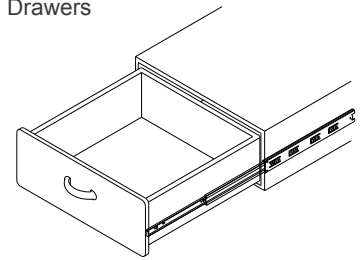

Applications

- Home Cabinets, Box Drawers, Desk and Storage Drawers and File Drawers