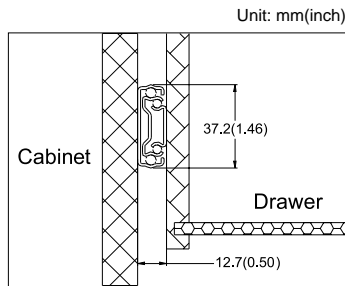

## Specifications

- **Length:** 300mm to 600mm (12" to 24")
- **Travel:** Full Extension
- **Side Space:** 12.7mm (+0.5mm-0mm)
- **Height:** 37.2mm (1.46")
- **Max. Loading:** 23 kg (50 lb)/pair
- **Mount:** Side Mount
- **Disconnect:** Clip Disconnect
- **Finish:** Clear Zinc or Black
- **Material:** Cold Rolled Steel
- **Packing:** Unit Packed in 16 pairs/carton  
Bulk Packed in  
40 pcs/carton for cabinet member  
100 pcs/carton for drawer member

## Dimension Specifications

ITEM NO.	TOTAL LENGTH mm (inch)	SLIDE TRAVEL mm (inch)	LOADING CAPACITY kg (lb) / pair	HOLES POSITION mm (inch)					
				A	B	C	D	E	F
3J52-300	300 (11.81)	285 (11.22)	16 (35)	96 (3.78)	—	—	96 (3.78)	—	—
3J52-350	350 (13.78)	345 (13.58)	18 (40)	128 (5.04)	224 (8.82)	—	128 (5.04)	—	—
3J52-400	400 (15.75)	400 (15.75)	20 (45)	128 (5.04)	256 (10.08)	—	128 (5.04)	192 (7.56)	—
3J52-450	450 (17.72)	450 (17.72)	23 (50)	128 (5.04)	320 (12.60)	—	128 (5.04)	256 (10.08)	—
3J52-500	500 (19.69)	500 (19.69)	23 (50)	128 (5.04)	224 (8.82)	352 (13.86)	128 (5.04)	256 (10.08)	—
3J52-550	550 (21.65)	550 (21.65)	20 (45)	128 (5.04)	256 (10.08)	384 (15.12)	128 (5.04)	224 (8.82)	320 (12.60)
3J52-600	600 (23.62)	600 (23.62)	18 (40)	128 (5.04)	288 (11.34)	384 (15.12)	128 (5.04)	224 (8.82)	352 (13.86)