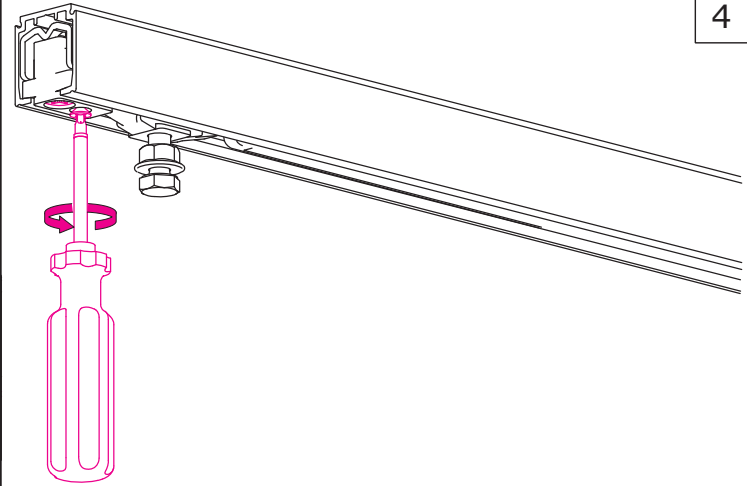

MOD. SYSTEM SCORRISPENSIONE FLUID
7002.03598_REV 00

1

2

3

4

5

6

7