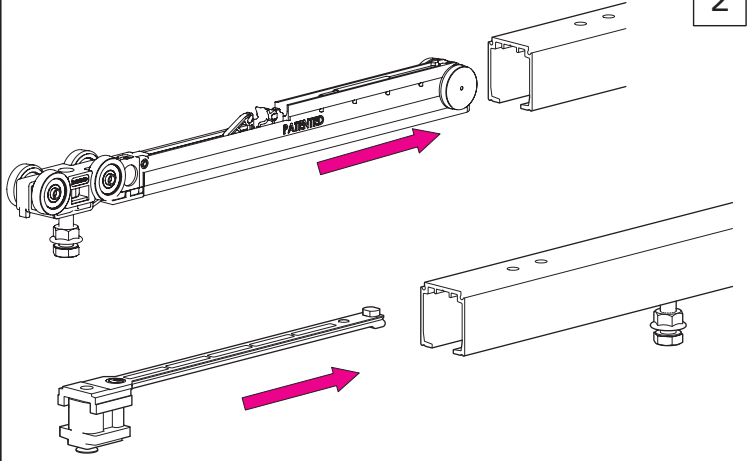

MOD. SYSTEM SCORRISPENSIONE FLUID
7002.03598_REV 00

1

2

3

4

5

6

7