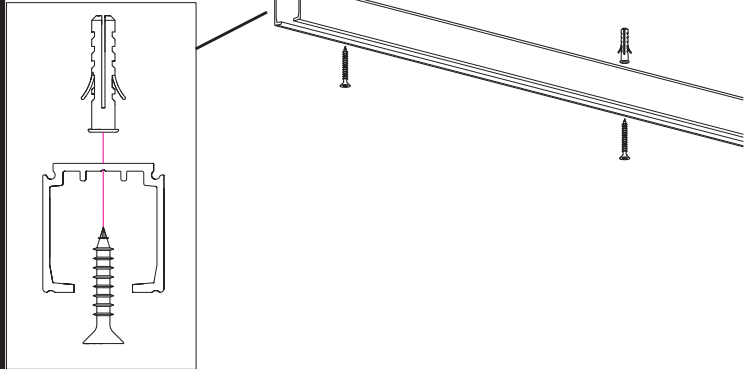

MOD. SYSTEM SCORRISPENSIONE FLUID
7002.03598_REV 00

1

2

3

4

5

6

7