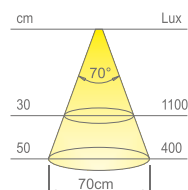

Colour appearance natural white
Colour temperature 4300 K
Luminous flux 390 lm
Luminous efficiency 130 lm/W
CRI Ra ≥ 80

Colour appearance warm white
Colour temperature 3000 K
Luminous flux 360 lm
Luminous efficiency 120 lm/W
CRI Ra ≥ 80

Colour appearance super warm white
Colour temperature 2700 K
Luminous flux 360 lm
Luminous efficiency 120 lm/W
CRI Ra ≥ 80

SMALLY XS PLUS

Code	Watt & Volt	Light colour
12310_B	3W @ 12Vdc	warm white

LED CONVERTER NOT INCLUDED. TO BE ORDERED SEPARATELY.

Code	Finish
09	chrome plated
10	aluminium
17	satin nickel
19	steel
46	black touch
54	white matt

(N) This drawing shows the spotlight's overall dimensions. See installation manual for more details.

SMALLY XS is a spotlight designed for **recessed installation in a hole Ø57mm** and **just 12mm deep**. It is installed on wood panels with both through and blind holes.