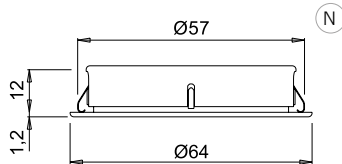

Colour appearance super warm white
Colour temperature 2700 K
Luminous flux 360 lm
Luminous efficiency 120 lm/W
CRI Ra ≥ 80

SMALLY XS PLUS

Code	Watt & Volt	Light colour
12310_B	3W @ 12Vdc	warm white

LED CONVERTER NOT INCLUDED. TO BE ORDERED SEPARATELY.

Code	Finish
09	chrome plated
10	aluminium
17	satin nickel
19	steel
46	black touch
54	white matt

(N) This drawing shows the spotlight's overall dimensions. See installation manual for more details.

SMALLY XS is a spotlight designed for **recessed installation in a hole Ø57mm** and **just 12mm deep**. It is installed on wood panels with both through and blind holes.