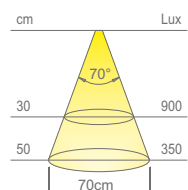

Colour appearance natural white
Colour temperature 4300 K
Luminous flux 390 lm
Luminous efficiency 130 lm/W
CRI Ra ≥ 80

Colour appearance warm white
Colour temperature 3000 K
Luminous flux 360 lm
Luminous efficiency 120 lm/W
CRI Ra ≥ 80

Colour appearance super warm white
Colour temperature 2700 K
Luminous flux 360 lm
Luminous efficiency 120 lm/W
CRI Ra ≥ 80

SMALLY XS PLUS

Code	Watt & Volt	Light colour
12310_B	3W @ 12Vdc	warm white

LED CONVERTER NOT INCLUDED. TO BE ORDERED SEPARATELY.

Code	Finish
09	chrome plated
10	aluminium
17	satin nickel
19	steel
46	black touch
54	white matt

(N) This drawing shows the spotlight's overall dimensions. See installation manual for more details.

SMALLY XS is a spotlight designed for **recessed installation in a hole Ø57mm** and **just 12mm deep**. It is installed on wood panels with both through and blind holes.