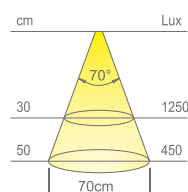

Colour appearance natural white
Colour temperature 4300 K
Luminous flux 390 lm
Luminous efficiency 130 lm/W
CRI Ra ≥ 80

Colour appearance warm white
Colour temperature 3000 K
Luminous flux 360 lm
Luminous efficiency 120 lm/W
CRI Ra ≥ 80

Colour appearance super warm white
Colour temperature 2700 K
Luminous flux 360 lm
Luminous efficiency 120 lm/W
CRI Ra ≥ 80

SMALLY XS PLUS

Code	Watt & Volt	Light colour
12310_B	3W @ 12Vdc	warm white

LED CONVERTER NOT INCLUDED. TO BE ORDERED SEPARATELY.

Code	Finish
09	chrome plated
10	aluminium
17	satin nickel
19	steel
46	black touch
54	white matt

(N) This drawing shows the spotlight's overall dimensions. See installation manual for more details.

SMALLY XS is a spotlight designed for **recessed installation in a hole Ø57mm** and **just 12mm deep**. It is installed on wood panels with both through and blind holes.