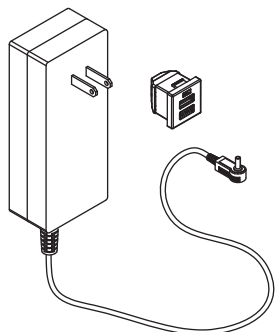

INSTALLATION INSTRUCTIONS FOR RETROFIT USB

NOTE: Generic product shown.
Retrofit USB may be installed in
any Byrne legacy product with
open data window.